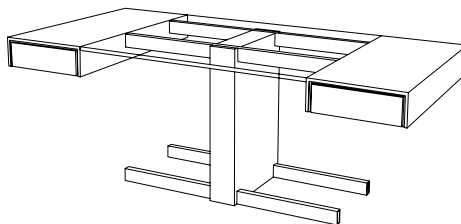

Cubist Cantilevered Desk  
Model - 6990 | Designed 1969

VLADIMIR  
KAGAN

**Species** | Maple, Walnut or Oak  
**Finish** | Natural or Ebony

**Metal Accent** | Brushed Aluminum

**Top** | Clear Glass

**Shown In** Oak Ebony Finish

**Width** | 77 in 196 cm

**Depth** | 36 in 91 cm

**Height** | 30 in 76 cm

**Clearance** | 28 in 71 cm